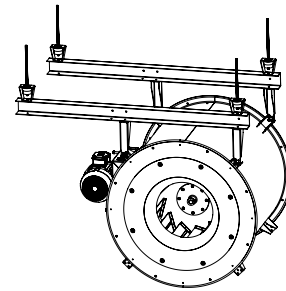

MODEL CTB TUBULAR CENTRIFUGAL INLINE BELT DRIVEN FAN OPTIONAL MOUNTING ARRANGEMENTS AND ACCESS DOORS

P: 866.733.0233
www.solerpalaucanada.com

MOUNTING CONFIGURATIONS

Floor Mount

Hanging Mount

Rail Floor Mount

Rail Hanging Mount

Vertical Rail Floor Mount

Vertical Rail Hanging Mount

Inspection Door Location Options

Floor or Hanging Isolator Options