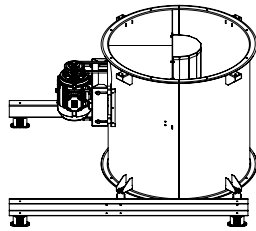

MODEL CTB TUBULAR CENTRIFUGAL INLINE BELT DRIVEN FAN OPTIONAL MOUNTING ARRANGEMENTS AND ACCESS DOORS

P: 866.733.0233
www.solerpalaucanada.com

MOUNTING CONFIGURATIONS

Floor Mount

Hanging Mount

Rail Floor Mount

Rail Hanging Mount

Vertical Rail Floor Mount

Vertical Rail Hanging Mount

Inspection Door Location Options

Floor or Hanging Isolator Options