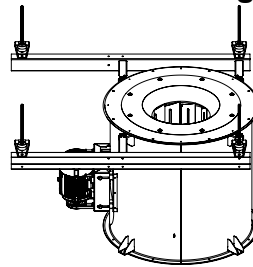

MODEL CTB TUBULAR CENTRIFUGAL INLINE BELT DRIVEN FAN OPTIONAL MOUNTING ARRANGEMENTS AND ACCESS DOORS

P: 866.733.0233
www.solerpalaucanada.com

MOUNTING CONFIGURATIONS

Floor Mount

Hanging Mount

Rail Floor Mount

Rail Hanging Mount

Vertical Rail Floor Mount

Vertical Rail Hanging Mount

Inspection Door Location Options

Floor or Hanging Isolator Options